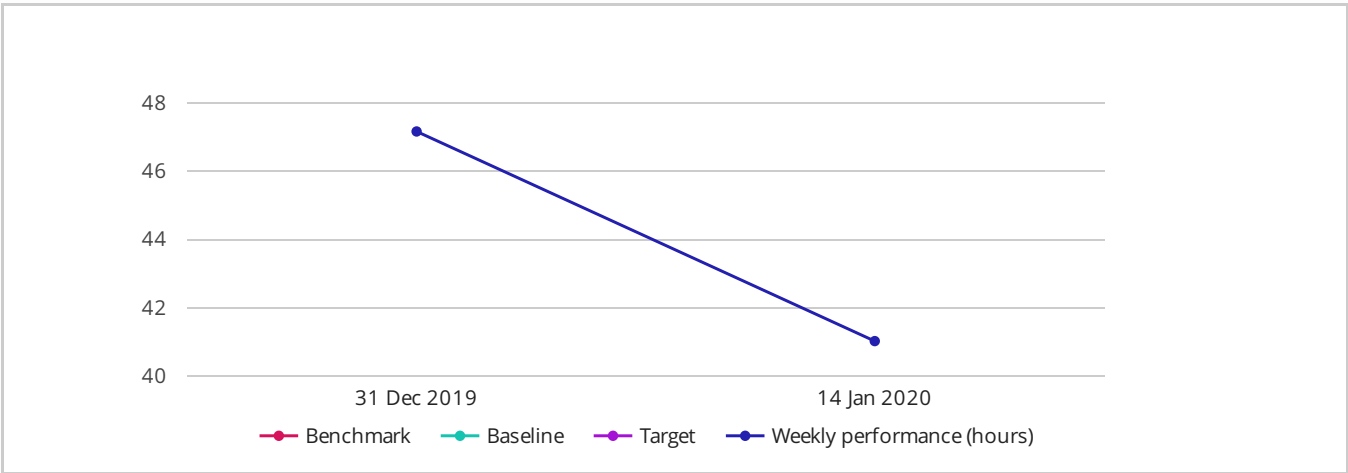

Week 02: 8 Jan 2020 - 14 Jan 2020

Previous Week 33.11 hrs
 Baseline ** hrs
 Target ** hrs
 Benchmark ** hrs

Transit time in Rwanda. (Kagitumba -Mururu)

The average time between departure at the border and arrival at Destination. [more](#)

41.03
hrs

Week 02: 8 Jan 2020 - 14 Jan 2020

Previous Week 47.17 hrs
 Baseline ** hrs
 Target ** hrs
 Benchmark ** hrs

Performance For The Past 5 Weeks

TRANSIT TIME IN RWANDA. (KAGITUMBA -MURURU)

Data

Weeks	31 Dec 2019	14 Jan 2020
Hours	47.16944753015553	41.032716861087685