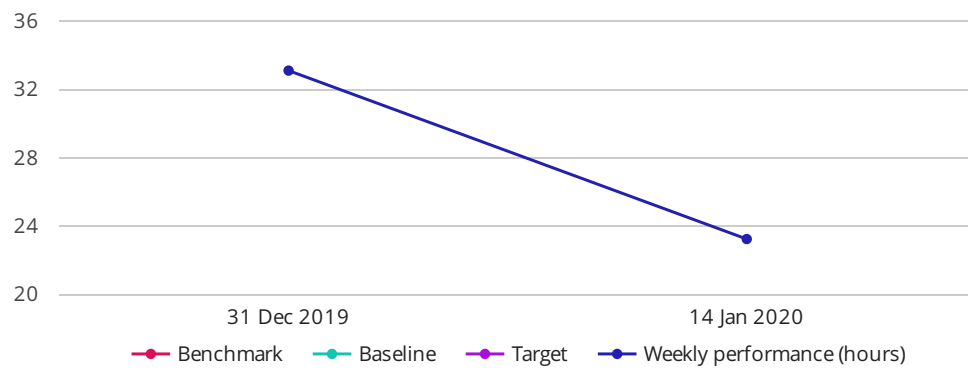

Data

Weeks	31 Dec 2019	14 Jan 2020
Hours	33.10904320944443	23.248083332850005