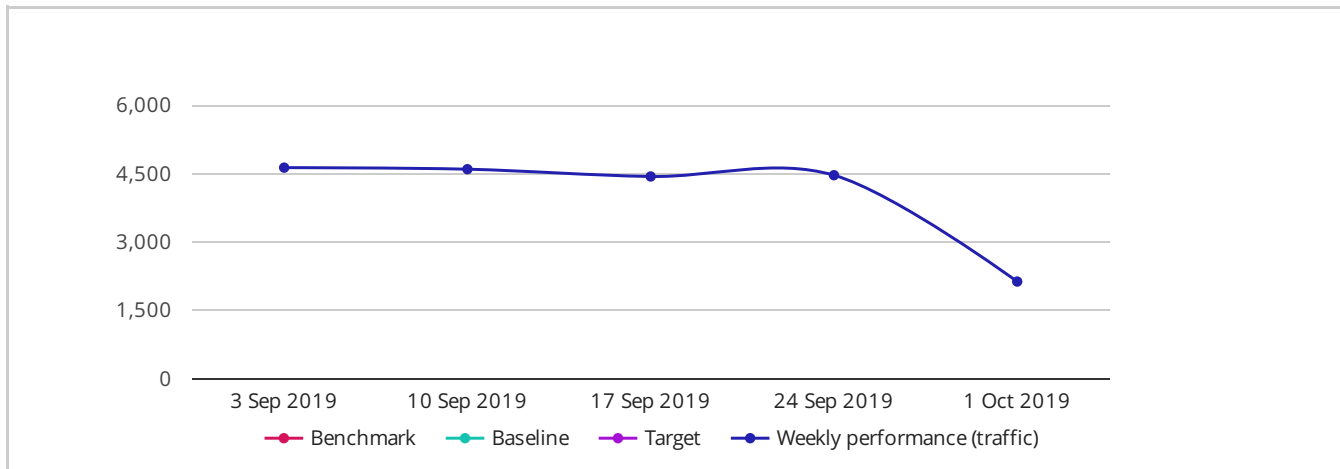

Performance For The Past 5 Weeks

MARIAKANI WEIGH BRIDGE