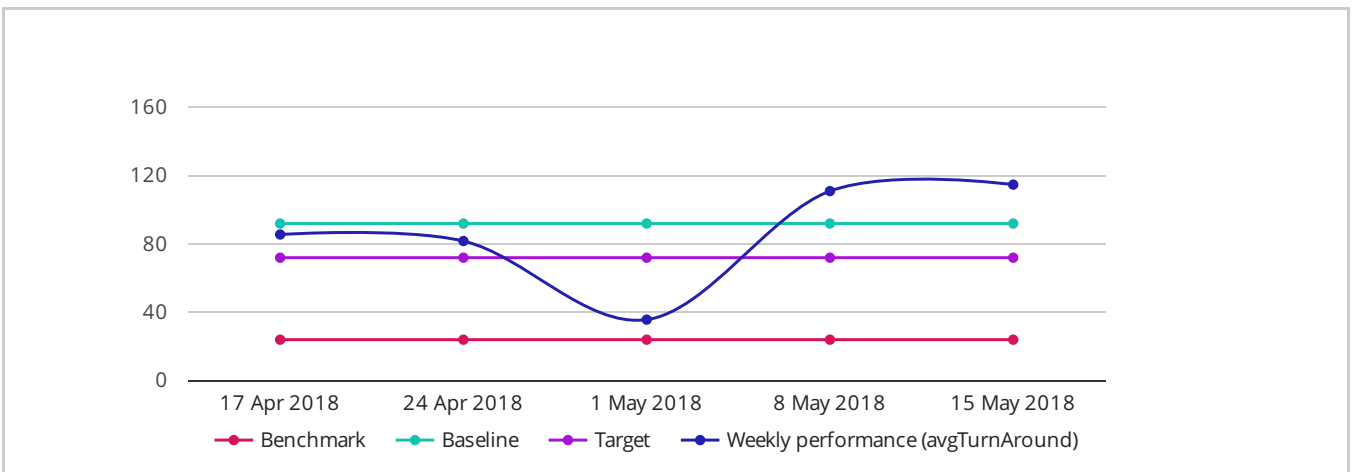

Northern Corridor Performance Dashboard

SHIP TURN AROUND

Ship Turn Around Time at the port of Mombasa

The average time difference between ship entering port area and exiting [more](#)

114.78
hrs

Week 19: 9 May 2018 - 15 May 2018

Previous Week 110.98 hrs

Baseline 92 hrs

Target 72.0 hrs

Benchmark 24 hrs

Performance For The Past 5 Weeks

SHIP TURN AROUND TIME AT THE PORT OF MOMBASA

Data

Weeks	17 Apr 2018	24 Apr 2018	1 May 2018	8 May 2018	15 May 2018
Hours	85.58	81.75	35.75	110.98	114.78