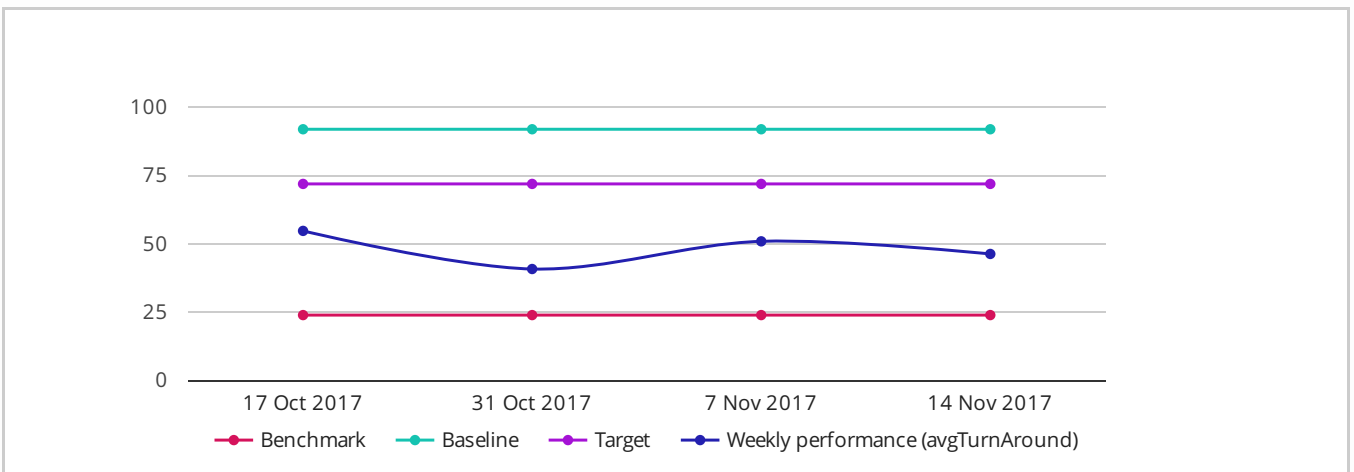

Northern Corridor Performance Dashboard

SHIP TURN AROUND

Ship Turn Around Time at the port of Mombasa

The average time difference between ship entering port area and exiting [more](#)

46.37
hrs

Week 45: 8 Nov 2017 - 14 Nov 2017

Previous Week 50.99 hrs

Baseline 92 hrs

Target 72.0 hrs

Benchmark 24 hrs

Performance For The Past 5 Weeks

SHIP TURN AROUND TIME AT THE PORT OF MOMBASA

Data

Weeks	17 Oct 2017	31 Oct 2017	7 Nov 2017	14 Nov 2017
Hours	54.81	40.86	50.99	46.37