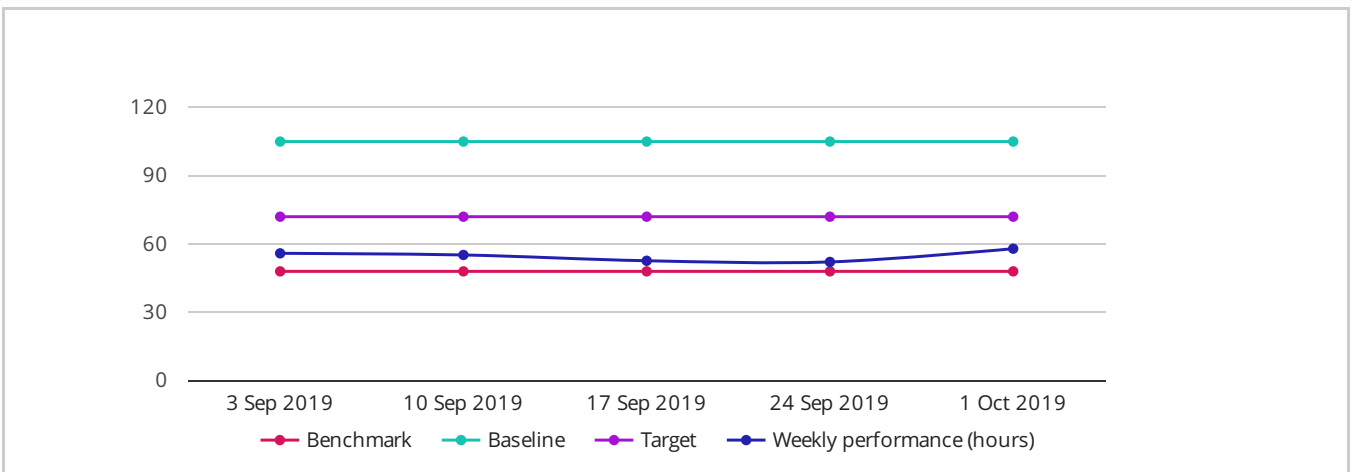

57.96
hrs

Week 39: 25 Sep 2019 - 1 Oct 2019

Previous Week 52.14 hrs

Baseline 105 hrs

Target 72.0 hrs

Benchmark 48 hrs

Performance For The Past 5 Weeks

CONTAINERIZED CARGO DWELL TIME AT THE PORT