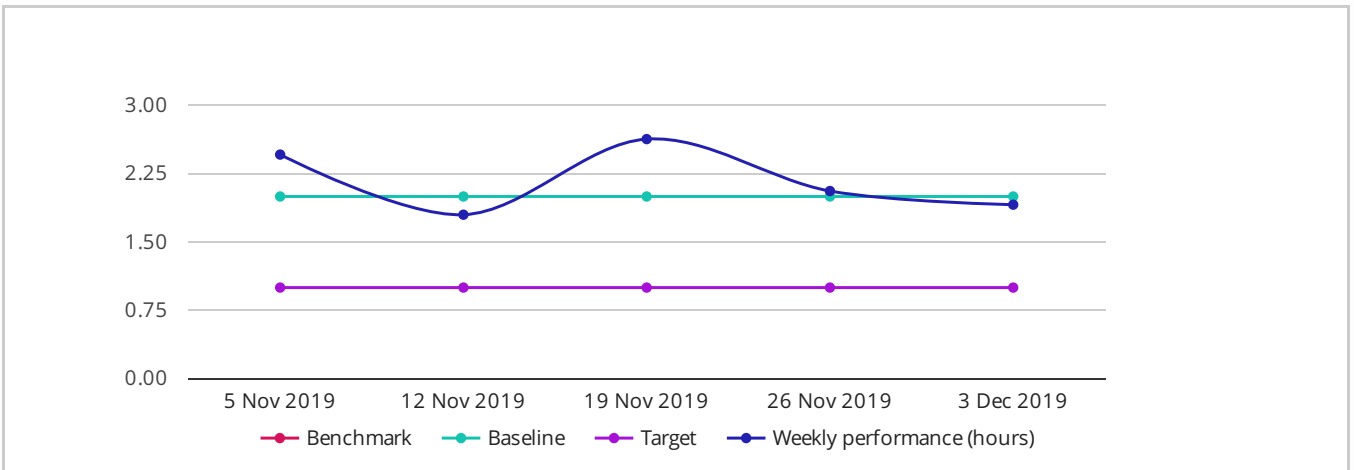

Northern Corridor Performance Dashboard

CUSTOMS - DPC

Time for Customs Clearance at the Document Processing Center (DPC)

The average of the time difference in hours from the Entry Registration Time to Passing Time. Basing on the T812. Source: KRA Raw Data [more](#)

1.91
hrs

Week 48: 27 Nov 2019 - 3 Dec 2019

Previous Week 2.06 hrs

Baseline 2 hrs

Target 1.0 hrs

Benchmark ** hrs

Performance For The Past 5 Weeks

TIME FOR CUSTOMS CLEARANCE AT THE DOCUMENT PROCESSING CENTER (DPC)

Data

Weeks	5 Nov 2019	12 Nov 2019	19 Nov 2019	26 Nov 2019	3 Dec 2019
Hours	2.46	1.80	2.63	2.06	1.91