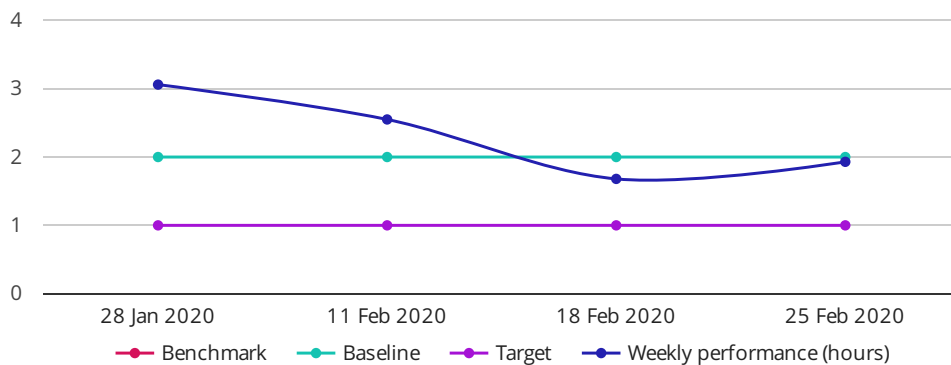

Northern Corridor Performance Dashboard

CUSTOMS - DPC

Time for Customs Clearance at the Document Processing Center (DPC)

The average of the time difference in hours from the Entry Registration Time to Passing Time. Basing on the T812. Source: KRA Raw Data [more](#)

1.93

hrs

Week 08: 19 Feb 2020 - 25 Feb 2020

Previous Week 1.68 hrs

Baseline 2 hrs

Target 1.0 hrs

Benchmark ** hrs

Performance For The Past 5 Weeks

TIME FOR CUSTOMS CLEARANCE AT THE DOCUMENT PROCESSING CENTER (DPC)

Data

Weeks	28 Jan 2020	11 Feb 2020	18 Feb 2020	25 Feb 2020
Hours	3.06	2.55	1.68	1.93