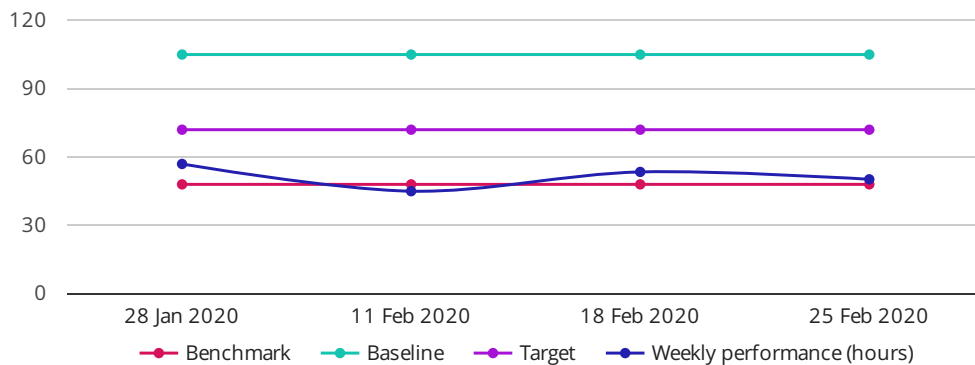

Northern Corridor Performance Dashboard

CONTAINERIZED CARGO DWELL TIME AT THE PORT

Containerized Cargo Dwell Time at the Port

The average time between landing & exit of container from the port. [more](#)

50.22

hrs

Week 08: 19 Feb 2020 - 25 Feb 2020

Previous Week 53.46 hrs

Baseline 105 hrs

Target 72.0 hrs

Benchmark 48 hrs

Performance For The Past 5 Weeks

CONTAINERIZED CARGO DWELL TIME AT THE PORT

Data

Weeks	28 Jan 2020	11 Feb 2020	18 Feb 2020	25 Feb 2020
Hours	56.96	45.00	53.46	50.22