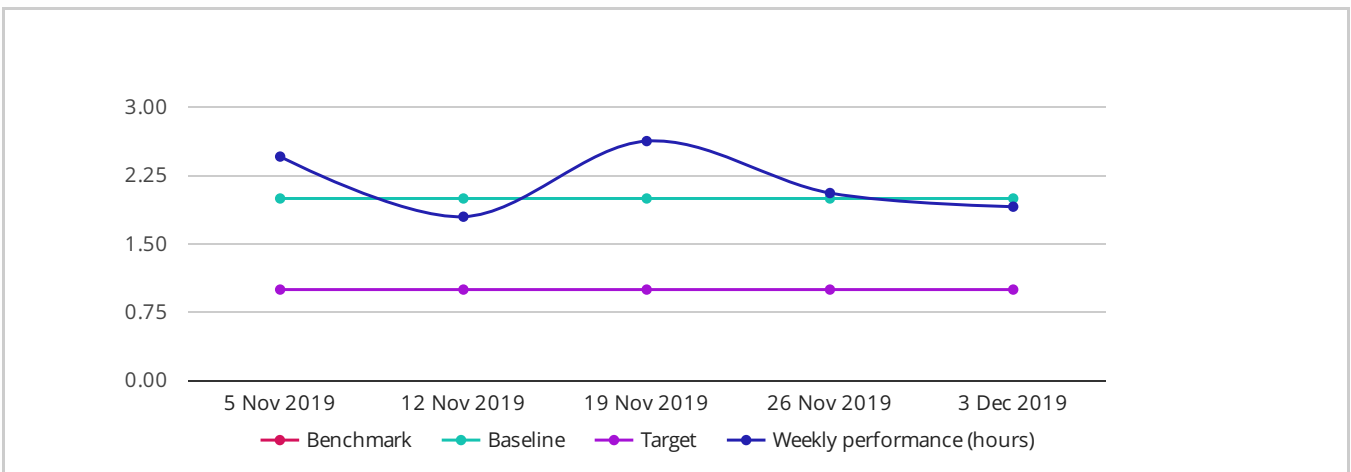

Northern Corridor Performance Dashboard

CUSTOMS - DPC

Time for Customs Clearance at the Document Processing Center (DPC)

The average of the time difference in hours from the Entry Registration Time to Passing Time. Basing on the T812. Source: KRA Raw Data [more](#)

1.91
hrs

Week 48: 27 Nov 2019 - 3 Dec 2019

Previous Week 2.06 hrs

Baseline 2 hrs

Target 1.0 hrs

Benchmark ** hrs

Performance For The Past 5 Weeks

TIME FOR CUSTOMS CLEARANCE AT THE DOCUMENT PROCESSING CENTER (DPC)

Data

Weeks	5 Nov 2019	12 Nov 2019	19 Nov 2019	26 Nov 2019	3 Dec 2019
Hours	2.46	1.80	2.63	2.06	1.91