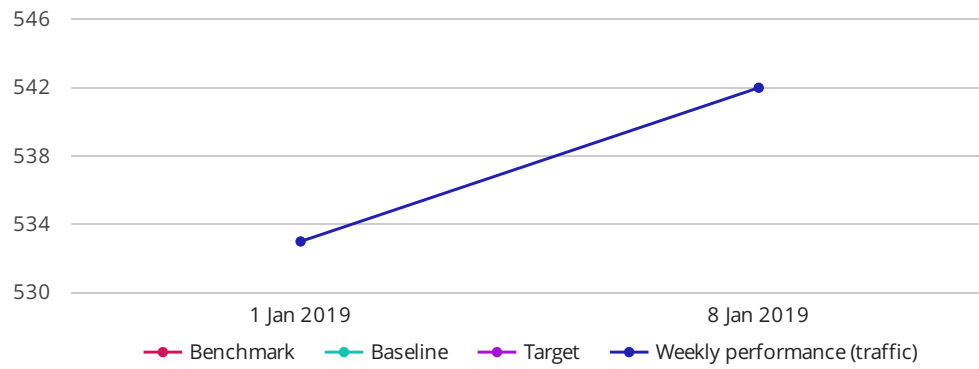

GILGIL WEIGH BRIDGE