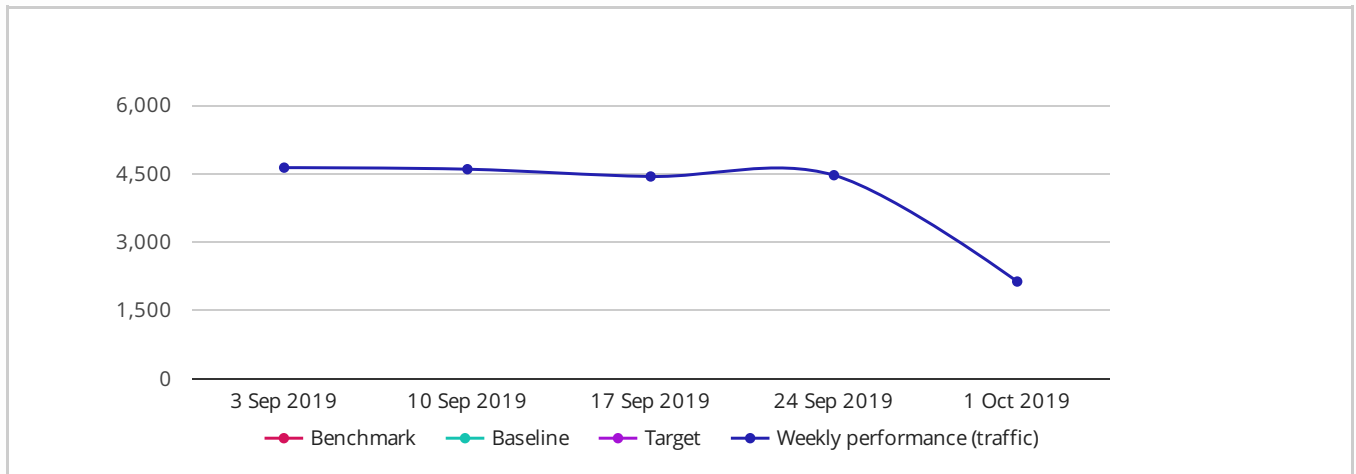

Performance For The Past 5 Weeks

MARIAKANI WEIGH BRIDGE