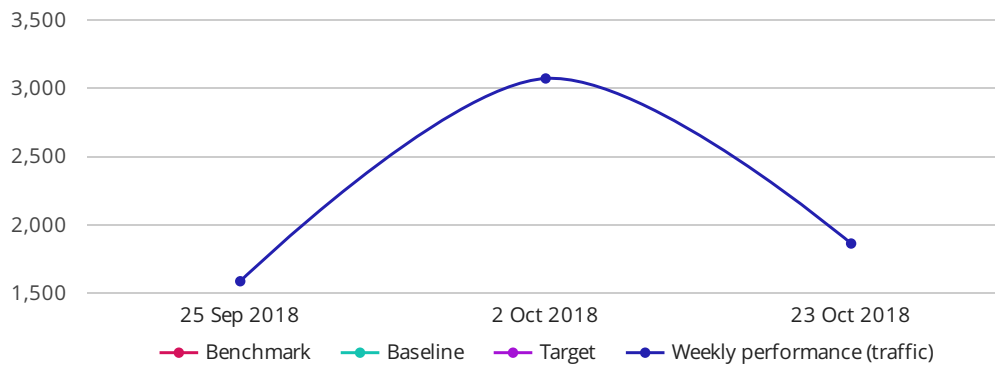

Data

Weeks	25 Sep 2018	2 Oct 2018	23 Oct 2018
total	1588.0000	3072.0000	1864.0000