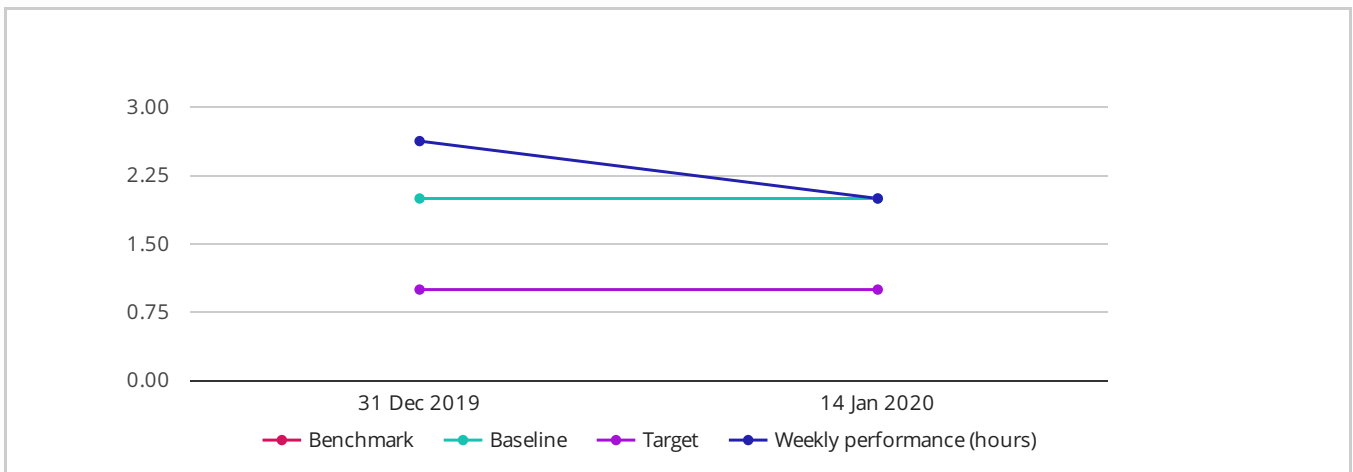

Northern Corridor Performance Dashboard

CUSTOMS - DPC

Time for Customs Clearance at the Document Processing Center (DPC)

The average of the time difference in hours from the Entry Registration Time to Passing Time. Basing on the T812. Source: KRA Raw Data [more](#)

2

hrs

Week 02: 8 Jan 2020 - 14 Jan 2020

Previous Week 2.63 hrs

Baseline 2 hrs

Target 1.0 hrs

Benchmark ** hrs

Performance For The Past 5 Weeks

TIME FOR CUSTOMS CLEARANCE AT THE DOCUMENT PROCESSING CENTER (DPC)

Data

Weeks	31 Dec 2019	14 Jan 2020
Hours	2.63	2.00