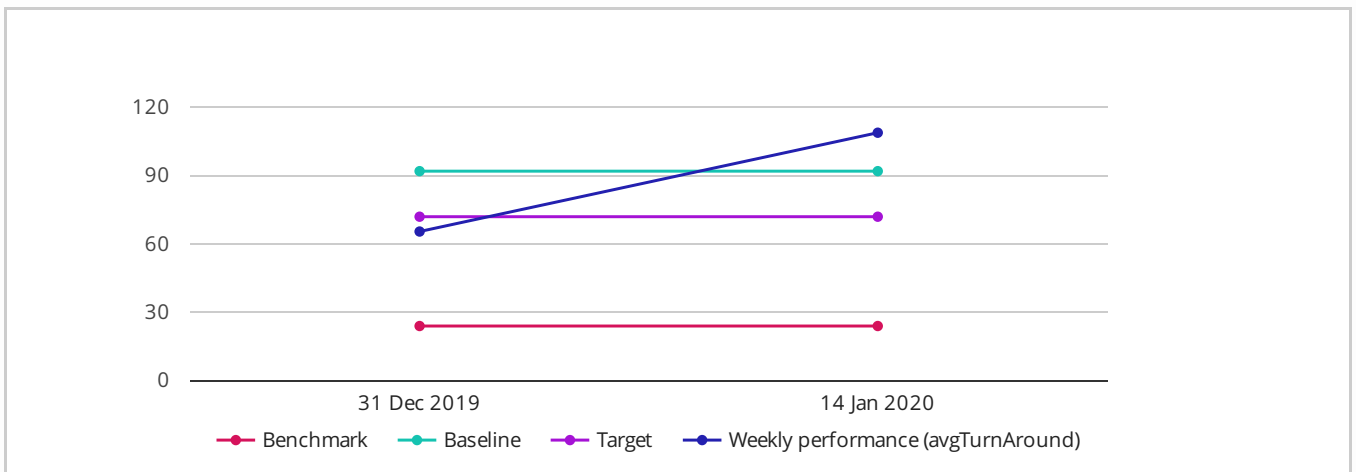

Northern Corridor Performance Dashboard

SHIP TURN AROUND

Ship Turn Around Time at the port of Mombasa

The average time difference between ship entering port area and exiting [more](#)

108.88
hrs

Week 02: 8 Jan 2020 - 14 Jan 2020

Previous Week 65.49 hrs

Baseline 92 hrs

Target 72.0 hrs

Benchmark 24 hrs

Performance For The Past 5 Weeks

SHIP TURN AROUND TIME AT THE PORT OF MOMBASA

Data

Weeks	31 Dec 2019	14 Jan 2020
Hours	65.49	108.88