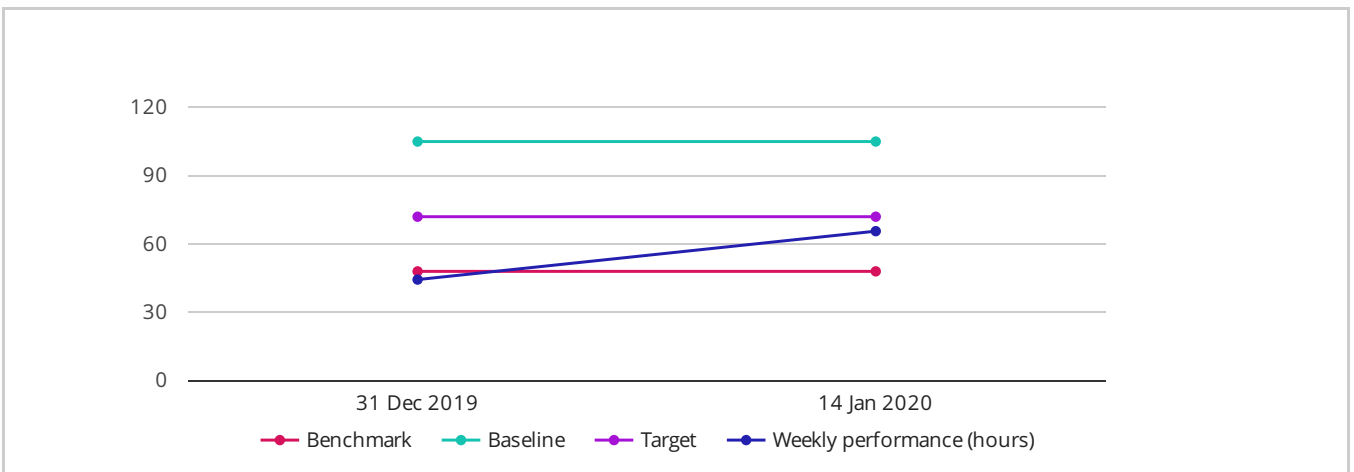

Northern Corridor Performance Dashboard

CONTAINERIZED CARGO DWELL TIME AT THE PORT

Containerized Cargo Dwell Time at the Port

The average time between landing & exit of container from the port. [more](#)

65.65
hrs

Week 02: 8 Jan 2020 - 14 Jan 2020

Previous Week 44.39 hrs

Baseline 105 hrs

Target 72.0 hrs

Benchmark 48 hrs

Performance For The Past 5 Weeks

CONTAINERIZED CARGO DWELL TIME AT THE PORT

Data

Weeks	31 Dec 2019	14 Jan 2020
Hours	44.39	65.65