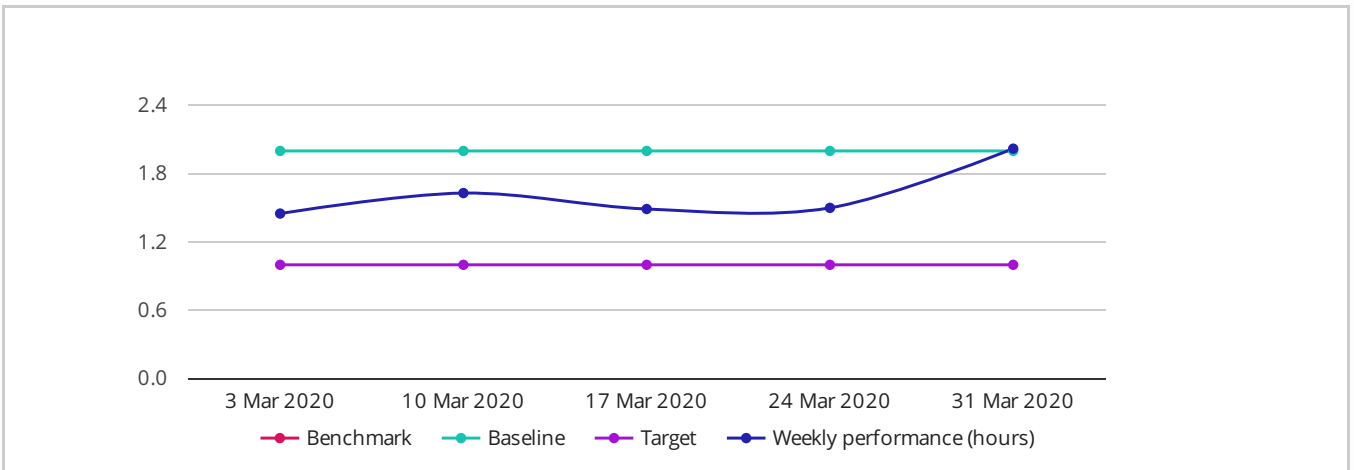

Northern Corridor Performance Dashboard

CUSTOMS - DPC

Time for Customs Clearance at the Document Processing Center (DPC)

The average of the time difference in hours from the Entry Registration Time to Passing Time. Basing on the T812. Source: KRA Raw Data [more](#)

2.02
hrs

Week 13: 25 Mar 2020 - 31 Mar 2020

Previous Week 1.50 hrs

Baseline 2 hrs

Target 1.0 hrs

Benchmark ** hrs

Performance For The Past 5 Weeks

TIME FOR CUSTOMS CLEARANCE AT THE DOCUMENT PROCESSING CENTER (DPC)

Data

Weeks	3 Mar 2020	10 Mar 2020	17 Mar 2020	24 Mar 2020	31 Mar 2020
Hours	1.45	1.63	1.49	1.50	2.02