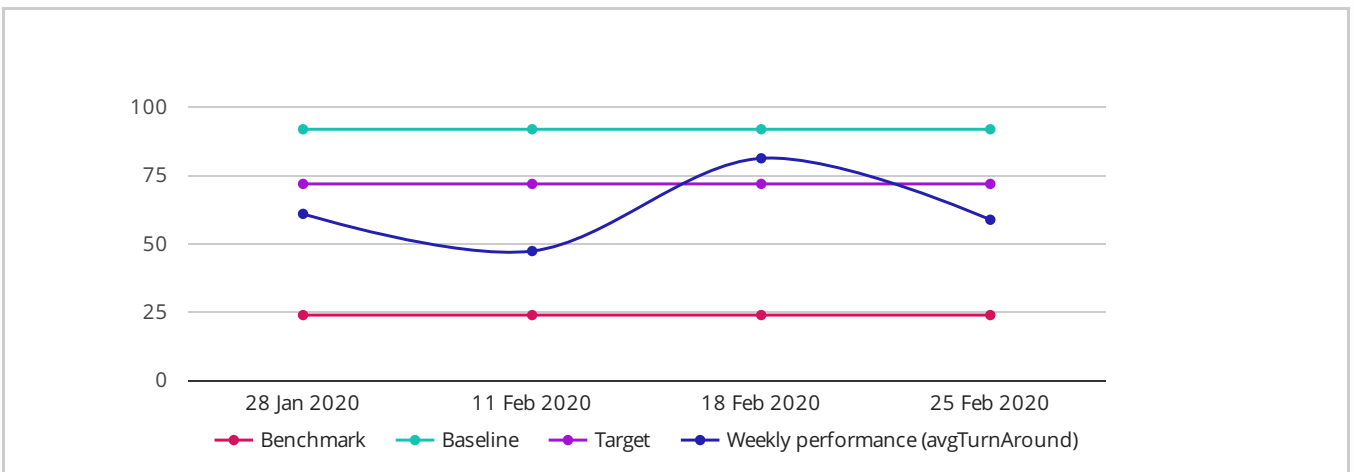

Northern Corridor Performance Dashboard

SHIP TURN AROUND

Ship Turn Around Time at the port of Mombasa

The average time difference between ship entering port area and exiting [more](#)

58.89
hrs

Week 08: 19 Feb 2020 - 25 Feb 2020

Previous Week 81.37 hrs

Baseline 92 hrs

Target 72.0 hrs

Benchmark 24 hrs

Performance For The Past 5 Weeks

SHIP TURN AROUND TIME AT THE PORT OF MOMBASA

Data

Weeks	28 Jan 2020	11 Feb 2020	18 Feb 2020	25 Feb 2020
Hours	61.04	47.43	81.37	58.89