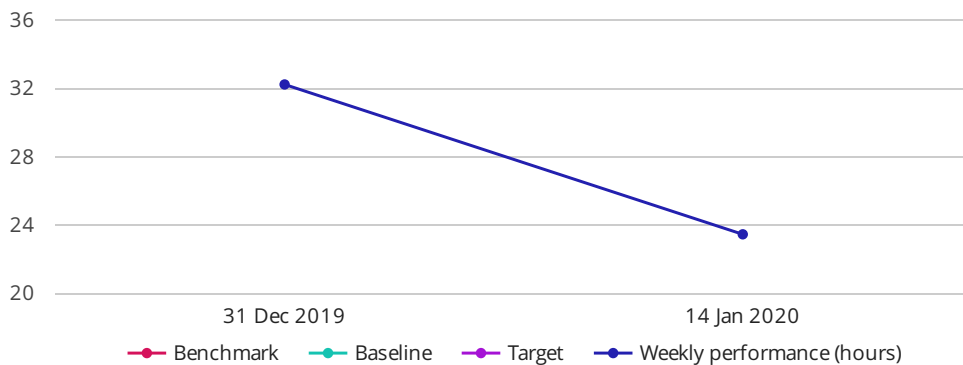

Northern Corridor Performance Dashboard

RWANDA TRANSIT TIME

Transit time in Rwanda (Kagitumba - Nemba)

The average time between departure at the border and arrival at Destination. [more](#)

23.48

hrs

Week 02: 8 Jan 2020 - 14 Jan 2020

Previous Week 32.25 hrs

Baseline ** hrs

Target ** hrs

Benchmark ** hrs

Performance For The Past 5 Weeks

TRANSIT TIME IN RWANDA (KAGITUMBA - NEMBA)

Data

Weeks	31 Dec 2019	14 Jan 2020
Hours	32.248673469040796	23.47573412659521