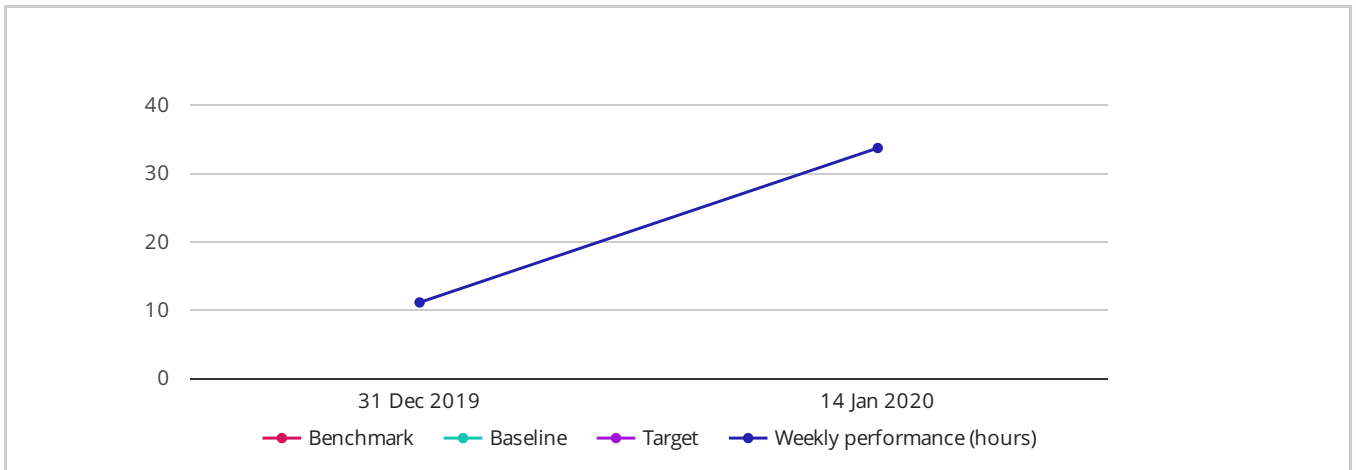

Northern Corridor Performance Dashboard

RRA: CUSTOMS RELEASE TIME

RRA_Customs Release Time (OSC)

The average time in Hours between Payment/Acceptance and issuance of customs release order. [more](#)

33.76
hrs

Week 02: 8 Jan 2020 - 14 Jan 2020

Previous Week 11.16 hrs

Baseline ** hrs

Target ** hrs

Benchmark ** hrs

Performance For The Past 5 Weeks

RRA_CUSTOMS RELEASE TIME (OSC)

Data

Weeks	31 Dec 2019	14 Jan 2020
Hours	11.16	33.76